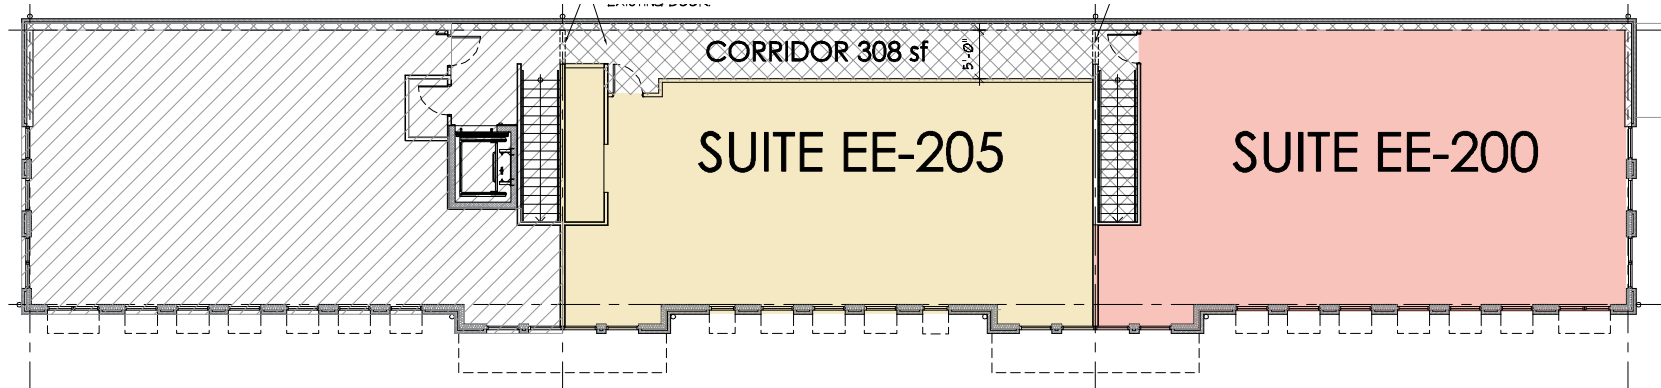

SUITE 205 | 1,700 RSF
Available Immediately

SUITE 200 | 2,031 RSF
Available Immediately