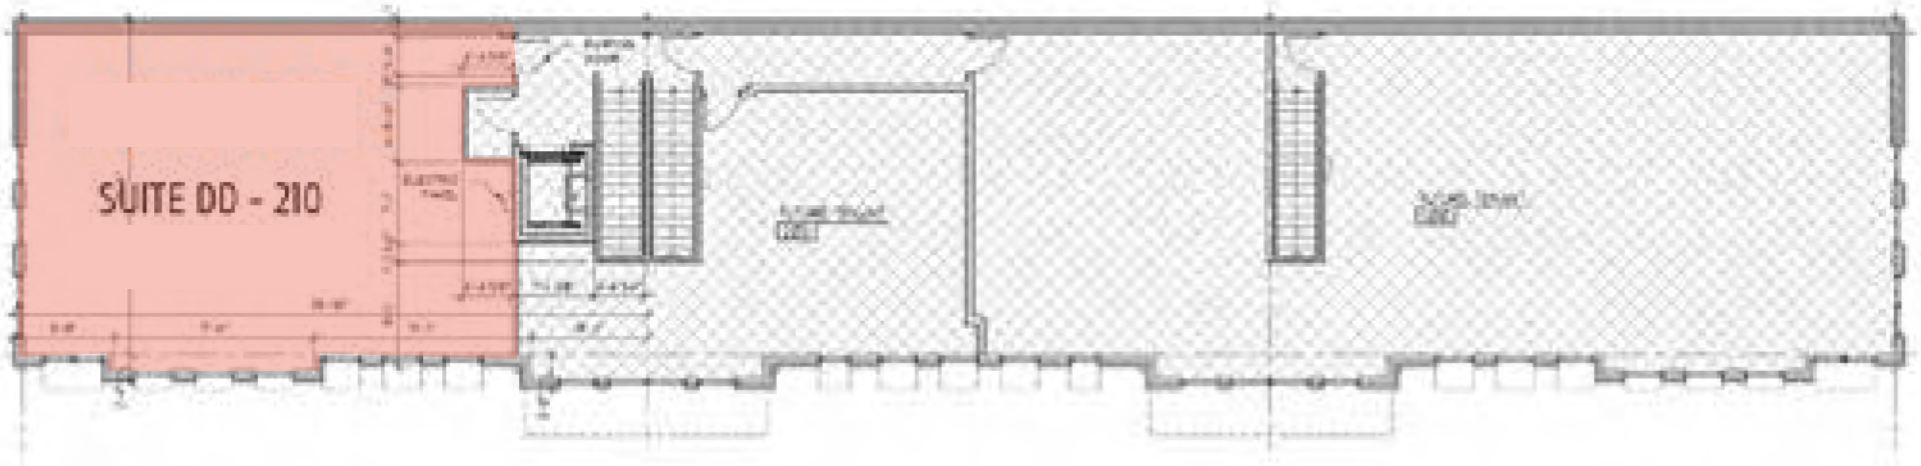

SUITE 200 | 2,031 RSF
Available Immediately

COMBINED SUITE 200 & 205 | 3,697 RSF
Available Immediately

SUITE 210 | 1,719 RSF
Available Immediately

SAMPLE AMENITIES

Dine

- Bean Bar
- Bon Chon Chicken
- BurgerFi
- Plaza Azteca
- Rita's Italian Ice
- The Conche
- Eggspectation
- Firebirds
- Flame Kabob
- Noodles & Company
- Travinia Italian Kitchen