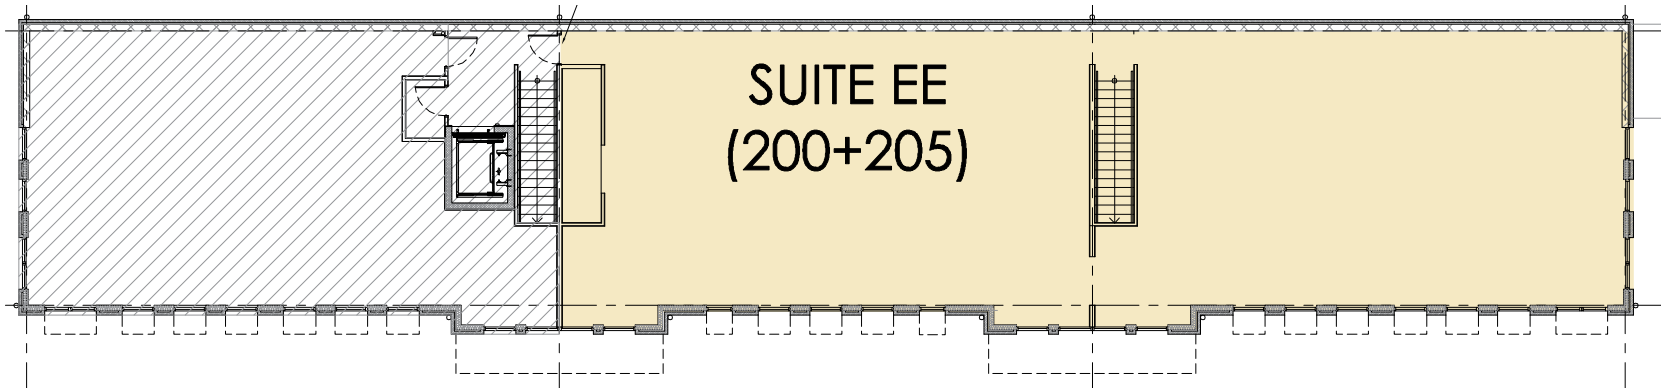

COMBINED SUITE 200 & 205 | 3,697 RSF
Available Immediately