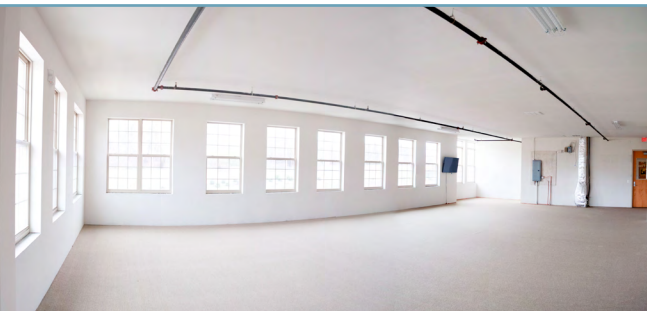

1,700 - 3,697 SF AVAILABLE IMMEDIATELY

PROPERTY HIGHLIGHTS

- Three office condos left
- Move-in ready condition
- Elevator access to second floor condos
- Situated directly on Route 7 (Leesburg Pike - 70,000 VPD)
- Exterior lighted building signage opportunities available facing Route 7
- Turnkey buildouts are available for qualified buyers
- 3.3/1,000 SF covered parking ratio
- 50+ walkable amenities including Travinia Italian Restaurant, Wegmans, Cobb Village 12 Theatre, LA Fitness, Bowlero and more
- Great access to Route 7, Route 267, Route 28, and Route 15
- Property amenities include: Banking, a variety of dining options, shopping, personal services such as dry cleaning and skin care — all within walking distance

FOR LEASING INFORMATION:

Jack Redmond e. jredmond@lpc.com p. 703.284.5880
Eamon McCrann e. emccrann@lpc.com p. 703.284.5861
Mary Fitzgerald e. mfitzgerald@lpc.com p. 703.284.5881